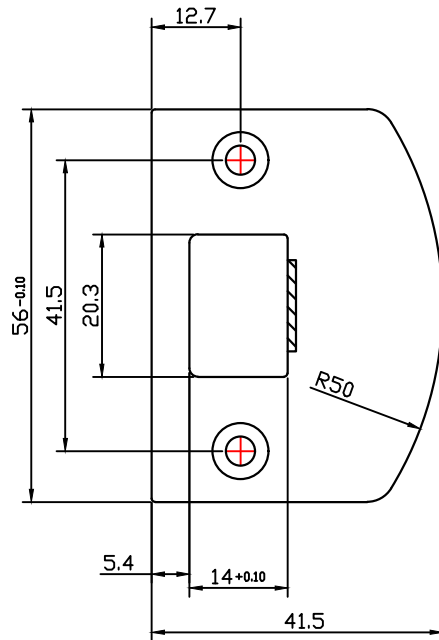

Dust Box

1.2mm Brass Striker

M4*20 Screw

1.2mm Brass Face Plate

Bakue Commerce Co., Ltd		
Product Name:45mm Tblue Latch Split Cam 'D' Sktriker		
Drawn By:	Checked By:	Approved By:
Date:	Date:	Date: