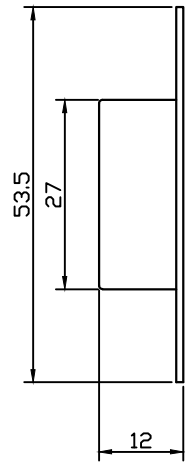

Dust Box

1.2mm Brass Striker

M4*20 Screw

1.2mm Brass Face Plate

Bakue Commerce Co., Ltd		
Product Name:45mm Tblue Latch Split Cam 'D' Sktriker		
Drawn By:	Checked By:	Approved By:
Date:	Date:	Date: