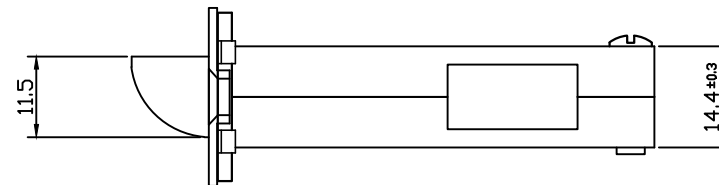

Dust Box

1.2mm Brass Striker

M4*20 Screw

1.2mm Brass Face Plate

Bakue Commerce Co., Ltd		
Product Name:45mm Tblue Latch Split Cam 'D' Sktriker		
Drawn By:	Checked By:	Approved By:
Date:	Date:	Date: