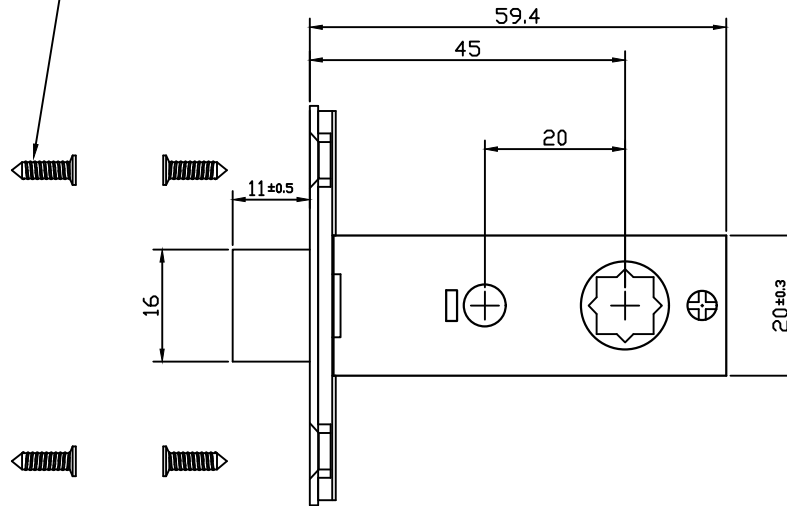

Dust Box

1.2mm Brass Striker

M4*20 Screw

1.2mm Brass Face Plate

Bakue Commerce Co., Ltd		
Product Name:45mm Tblue Latch Split Cam 'D' Sktriker		
Drawn By:	Checked By:	Approved By:
Date:	Date:	Date: