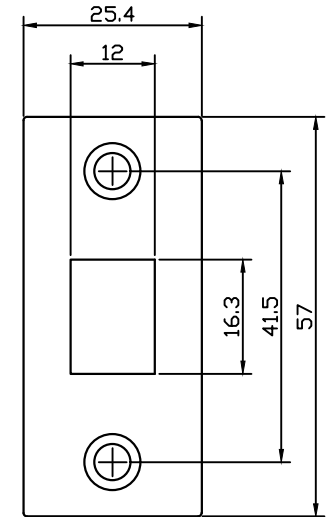

Dust Box

1.2mm Brass Striker

M4*20 Screw

1.2mm Brass Face Plate

Bakue Commerce Co., Ltd		
Product Name:45mm Tblue Latch Split Cam 'D' Sktriker		
Drawn By:	Checked By:	Approved By:
Date:	Date:	Date: